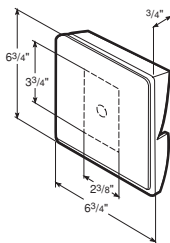

EZBLK070

Square Surface Mount
(Dutch Lap)

See color matrix
pg 51

*Uses: Light Fixtures, Electrical Outlet
Receptacles, Water Faucets.*

6-3/4" x 6-3/4" surface dimensions

3/4" projection

Scored Knockouts:

1" Diameter round

2-3/8" x 3-3/4" rectangle

4 lbs. per carton

10 pieces per carton