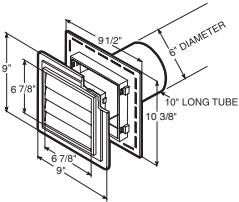

EXVENT6

6" Louvered Exhaust Vent

See color matrix
pg 51

9" x 9" surface dimensions
9.5" x 10.365" flange dimensions
3/4" adjusts to 1-1/4" J-Channel I.D.
17.6 sq. in. free area
10" tube length
6" tube diameter:
1.2 lb. per carton
1 system per carton