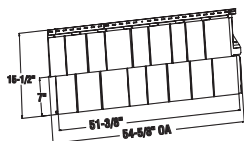

CEDAR SPECTRUM

DESCRIPTION & PACKAGING

COLORS

556 Cedar Spectrum Shingle Siding†

54 5/8" length
Thickness .100" Nominal
43 lbs. per carton
10 pieces per carton / 1/2 square
7 squares per pallet

† Requires 7/8" pocket accessories.

Standard Colors

Almond, Amber, Bayou, Briarwood, Brownstone, Brunswick, Cinnabar, Cream, Clay, Dublin, Flint, Gray, Hampton Red, Hazelnut, Iron, Olive, Palm, Pearl, Pewter, Sagebrook, Shadow, Tan, Teak, Thistle, Wedgewood, White

Shaded Colors*

Shaded Cedar, Shaded Gray