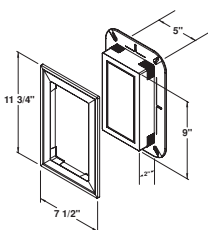

See color matrix
pg 51

FMBLOCK

Large J-Block[®]

Mounting Block

*Uses: Light Fixtures, Mailboxes,
House Numbers.*

Does not include electrical box
7-1/2" x 11-3/4" surface dimensions
5" x 9" base dimensions
1/2" to 1-1/4" J-Channel I.D.
Can be used with insulated siding
3.5 lbs. per carton
5 pieces per carton