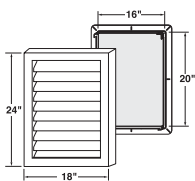

RECTGV1824
18" x 24" Rectangular
Gable Vent

See color matrix
pg 51

3/4" – 1-1/4" in 1/8" increments siding receiver
1-1/2" thickness
92.88 Sq. In. net free area
6 lbs. per carton
1 system per carton