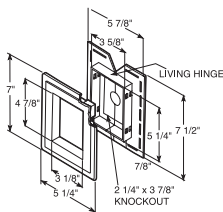

MBLOCKR

Split Recessed J-Block®
Mounting Block

Uses: Faucets, Electrical Outlets.

Hinged to fit around existing fixtures.

5-1/4" x 7" surface dimensions
5-7/8" x 7-1/2" flange dimensions
3/4" adjusts to 1-1/4" J-Channel I.D.

Scored Knockout:

2-1/4" x 3-7/8" rectangle
4 lbs. per carton

10 pieces per carton

See color matrix
pg 51