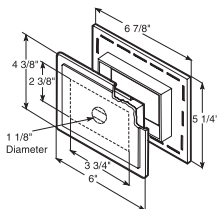

**DESCRIPTION
& PACKAGING**

COLORS

MBLOCK®
Mini J-Block®

Mounting Block

Uses: Doorbells, Electrical Outlets.

6" x 4-3/8" surface dimensions
3/4" adjusts to 1-1/4" J-Channel I.D.
6-7/8" x 5-1/4" flange dimensions:

Scored Knockouts:

1-1/8" diameter round
2-3/8" x 3-3/4" rectangle

3 lbs. per carton
10 pieces per carton

See color matrix
pg 51