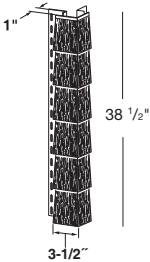

571 Cedar Spectrum Perfection Corner Post Triple 5"

31" length
Thickness .080" Nominal
19.50 lbs. per carton
10 pieces per carton
31" l x 1" projection
x 3-1/2" w

Standard Colors

White, Almond, Amber,
Bayou, Clay, Cream, Flint,
Gray, Hampton Red,
Hazelnut, Olive, Palm,
Pearl, Pewter, Sagebrook,
Shaded Cedar, Shaded
Grey, Shadow, Tan, Teak,
Thistle, Wedgewood

* Upcharge applies.