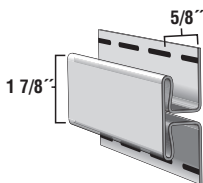

330 5/8" H-Mold Pebble Finish

12'6" length
55.83 lbs. per carton
24 pieces per carton / 300 feet
20 cartons per crate

Standard Colors

Almond, Tan, White

Dark Color

Clay