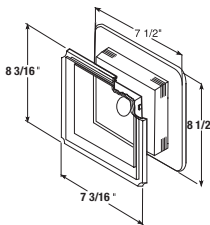

COLORS

UNIBLOCK

Universal J-Block® Mounting Block

See color matrix
pg 51

8-3/16" x 7-3/16" surface dimensions
7-1/2" x 8-1/2" flange dimensions
1/2" adjusts to 1-1/4" J-Channel I.D.
Scored Knockouts:
Round: 3-11/16" diameter
Rectangle: 2-3/8" x 3-3/4"
6 lbs. per carton
10 pieces per carton