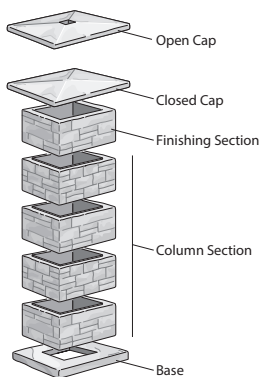

MORTARLESS OFFERING

COLOR OPTIONS

Mystic	8078
Shenandoah	8057

The Column

Open Cap

Part #	Carton Weight	Dimensions	Pcs. per Carton	Cartons per Pallet
75516413	33 lbs.	2 1/4" h - 18" sq.	1	20

Closed Cap

Part #	Carton Weight	Dimensions	Pcs. per Carton	Cartons per Pallet
75516313	35 lbs.	2 1/4" h - 18" sq.	1	20

Finishing Section (for capping)

Part #	Carton Weight	Dimensions	Pcs. per Carton	Cartons per Pallet
75516613	30 lbs.	5 7/8" h - 14 1/2" sq.	1	20

Column Section

Part #	Carton Weight	Dimensions	Pcs. per Carton	Cartons per Pallet
75516513	30 lbs.	5 3/4" h - 14 1/2" sq.	1	20

Base

Part #	Carton Weight	Dimensions	Pcs. per Carton	Cartons per Pallet
75514913	32 lbs.	2 1/4" h - 15 1/2" sq.	1	20

NOTE: The Column is constructed in square-shaped sections.
This modular system allows for custom height.