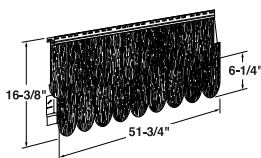

Shaded Colors*

Shaded Cedar, Shaded Gray

559 Cedar Spectrum Round Cut Siding†

51 3/4" length
Thickness .080" Nominal
39 lbs. per carton
12 per carton / 1/2 square
8 squares per pallet

† Requires 7/8" pocket accessories.

Standard Colors

Almond, Cream, Clay, Flint, Gray, Pearl, Tan, White