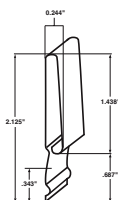

General Purpose Trim

12'6" length
15 lbs. per carton
20 pieces per carton / 250 feet

Almond, Black,
Briarwood, Clay, Dark
Bronze, Forest, Musket
Brown, Pearl, Royal Brown,
Tan, Terratone, White

36604

Gable Trim