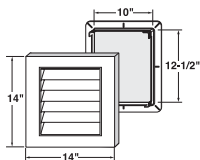

SQGV1414
14" Square Gable Vent

See color matrix
pg 51

3/4" – 1-1/4" in 1/8" increments siding receiver
1-1/2" thickness
33.59 Sq. In. net free area
3 lbs. per carton
1 system per carton