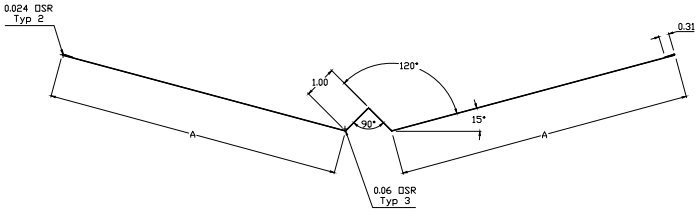

ROOFING ACCESSORIES

W-VALLEY

Product Code	Description	Width	Length	Material	Finish	Nominal Thickness / Gauge	Pcs/Ctn	Lbs/Ctn	Color Group
WV18H	18" W-Valley Hemmed	18"	10'	Aluminum	Alumalure 2000	0.019	150	525	1
WV18S	18" W-Valley Galv Unhemmed	18"	10'	Galvanized Steel	Polyester	0.016	150	1260	1
WV18HS	18" W-Valley Hemmed Galv	18"	10'	Galvanized Steel	Polyester	0.016	150	1260	1
WV18HRS	18" W-Valley Hemmed Ribbed Galv	18"	10'	Galvanized Steel	Polyester	0.016	150	1260	1
WV20H	20" W-Valley Hemmed	20"	10'	Aluminum	Alumalure 2000	0.019	150	585	1
WV20S	20" W-Valley Galv Unhemmed	20"	10'	Galvanized Steel	Polyester	0.016	150	1400	1
WV20HS	20" W-Valley Hemmed Galv	20"	10'	Galvanized Steel	Polyester	0.016	150	1400	1
WV20HRS	20" W-Valley Hemmed Ribbed Galv	20"	10'	Galvanized Steel	Polyester	0.016	150	1400	1
WV24H	24" W-Valley Hemmed	24"	10'	Aluminum	Alumalure 2000	0.019	150	705	1
WV24S	24" W-Valley Galv Unhemmed	24"	10'	Galvanized Steel	Polyester	0.016	150	1680	1
WV24HS	24" W-Valley Hemmed Galv	24"	10'	Galvanized Steel	Polyester	0.016	150	1680	1
WV24HRS	24" W-Valley Hemmed Ribbed Galv	24"	10'	Galvanized Steel	Polyester	0.016	150	1680	1

Color Group 0 | Mill, White/Black, Royal Brown/Terra Bronze

Color Group 1 | Mill, White, Black, Royal Brown, Terra Bronze