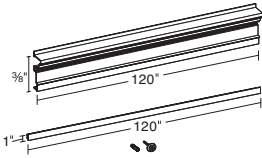

For use with window mantel

1 lbs. per carton
1 piece per carton
(includes styrene adhesive)

MANTEL120

Long Length Mantel System

White (Paintable)

7-3/8" face height
120" length
Plain Cover Strip:
1" height
.139" thickness
120" length
1 mantel system carton
15 lbs. per carton