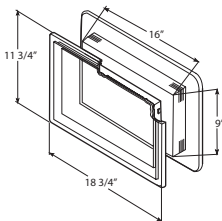

UNIBLOCKXL

Large J-Block Mounting Block

See color matrix
pg 51

9" x 16" surface dimensions
11.67" x 18.71" flange dimensions
1-1/4" J-Channel I.D.
1/2" adjusts to 1-1/4" J-Channel I.D.
Scored Knockouts:
Round: 3-11/16" diameter
Rectangle: 2-3/8" x 3-3/4"
5 lbs. per carton
4 pieces per carton