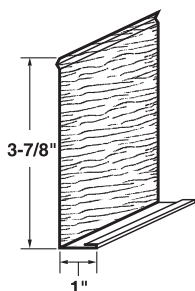

**DESCRIPTION
& PACKAGING**

COLORS

F4SWG

Woodgrain Embossed
4" Fascia Trim

1. Description
2. textured coating, SMP
   - 28g G60 Steel
   - 10' length

Package Information
20 pieces/carton
55 lbs./carton

- White
- Dark Bronze
- Musket Brown
- Pebblestone Clay
- Wicker