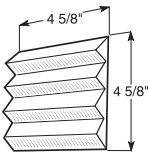

INTAKE

Intake Louver

See color matrix
pg 51

Note: For use with ExVENT

4-5/8" H x 4-5/8" W x 1-3/8" D Size
1 lb. per carton
5 pieces per carton

INTVENT

Soffit Intake/Exhaust Vent

See color matrix
pg 51

Fire Hazard: NEVER use exhaust vent w/screen for dryer ventilation. Flammable buildup on screen can cause fire. Always use a vent that is specifically designed for dryer appliances.
Uses: Soffit Applications, Kitchen Exhaust, Bathroom Exhaust.