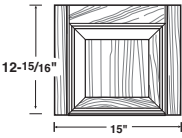

PLY GEM SHUTTERS

DESCRIPTION & PACKAGING

COLORS

TRANRP15

Raised Panel Transom Top
Note: Applies to 15" width shutters only.

Nominal 15" wide
High-density copolymer
Baked-on acrylic finish
1 pair carton
3 lbs. per carton

(33) Black, (99) Blackwatch Green, (41) Blue, (59) Brown, (BLU) Coastal Blue, (IJ) Dark Berry, (95) Dark Navy, (56) Dark Spruce, (16) Gray, (55) Green, (52) Pebblestone Clay, (PE) Peppercorn, (38) Red, (CRM) Sand Dollar, (93) Spanish Moss, (SL) Terra Brown, (SK) Vineyard Red, (11) White, (58) Winestone