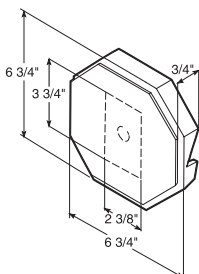

EZBLK040

Square Surface Mount
(Double 4" or Double 5")
*Uses: Light Fixtures, Electrical
Outlet Receptacles, Water Faucets.*

See color matrix
pg 51

6-3/4" x 6-3/4" surface dimensions
3/4" projection
Scored Knockouts:
1" diameter round
2-3/8" x 3-3/4" rectangle
4 lbs. per carton
10 pieces per carton