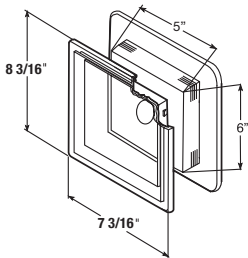

COLORS

UNIBLOCK

Universal J-Block® Mounting Block

See color matrix
pg 51

8-3/16" x 7-3/16" surface dimensions
7-1/2" x 8-1/2" flange dimensions
1/2" adjusts to 1-1/4" J-Channel I.D.
Scored Knockouts:
Round: 3-11/16" diameter
Rectangle: 2-3/8" x 3-3/4"
6 lbs. per carton
10 pieces per carton