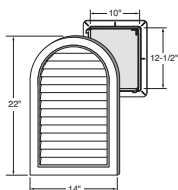

3/4" – 1-1/4" in 1/8" increments siding receiver
1-1/2" thickness
49.5 Sq. In. net free area
5 lbs. per carton
1 system per carton

HRDGV

34" x 22" Half-Round Gable Vent

See color matrix
pg 51

3/4" – 1-1/4" in 1/8" increments siding receiver
1-1/2" thickness
80.46 Sq. In. net free area
8 lbs. per carton
1 system per carton