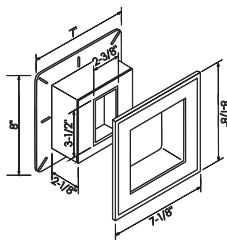

**DESCRIPTION
& PACKAGING**

COLORS

EBLOCK

UL® Electrical Block
*Includes electrical box and
mounting block. Can be used with
insulated siding.*

See color matrix
pg 51

7 1/8" x 7 3/4"
Siding Receiver: 3/4" - 1-1/4" in 1/8" increments
Scored Knockouts
1 lb. per carton
1 piece per carton