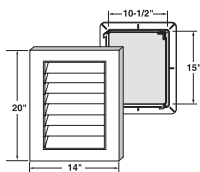

RECTGV
14" x 20" Rectangular
Gable Vent

See color matrix
pg 51

3/4" – 1-1/4" in 1/8" increments siding receiver
1-1/2" thickness
23.29 Sq. In. net free area
4 lbs. per carton
1 system per carton