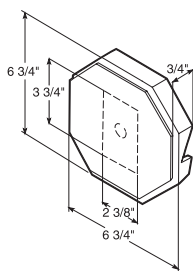

**DESCRIPTION
& PACKAGING**

COLORS

EZBLK110

Octagon Surface Mount
(Dutch Lap)

See color matrix
pg 51

*Uses: Light Fixtures, Electrical
Outlet Receptacles, Water Faucets.*

6-3/4" x 6-3/4" surface dimensions

3/4" projection

Scored Knockouts:

1" diameter round

2-3/8" x 3-3/4" rectangle

4 lbs. per carton

10 pieces per carton