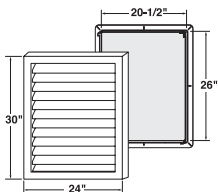

RECTGV2430
24" x 30" Rectangular
Gable Vent

See color matrix
pg 51

3/4" – 1-1/4" in 1/8" increments siding receiver
1-1/2" thickness
181.2 Sq. In. net free area
9 lbs. per carton
1 system per carton