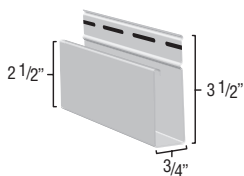

10'0" length
49.22 lbs. per carton
40 pieces per carton / 400 feet
27 cartons per crate

N / A

40029

Wide Flange J-Channel
Pebble Finish

12'6" length
55 lbs. per carton
20 pieces per carton / 250 feet
24 cartons per crate