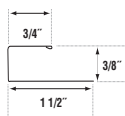

36690

3/8" J-Channel

12'0" length
16.8 lbs. per carton
25 pieces per carton / 300 feet

Almond, Beige, Black,
Briarwood, Clay, Cream,
Dark Bronze, Flint, Forest,
Gray, Hampton Red*, Mist,
Musket Brown, Norwegian
Wood, Olive*, Pearl, Royal
Brown, Scotch Pine, Tan,
Terratone, Teak, Thistle*,
White