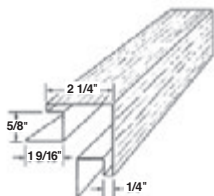

**DESCRIPTION
& PACKAGING**

COLORS

OCPSWG

Outside Corner Post

1. Description
2. textured coating, SMP
   - 28g G60 Steel
   - 10'0" length

Package Information
10 pieces/carton
67 lbs./carton