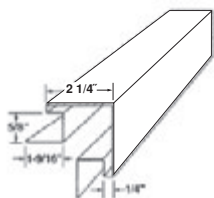

OCPSSM

Smooth Outside Corner Post

1. Description
2. textured coating, SMP
   - 28g G60 Steel
   - 10'0" length

Package Information
10 pieces/carton
67 lbs./carton