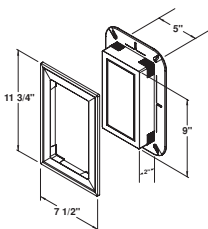

FMEBLOCK

Large J-Block®

Mounting Block*

*Includes UL approved black electrical box

Adjusts 1/2" - 1-1/4"
4.5 lbs. per carton
4 pieces per carton

See color matrix
pg 51