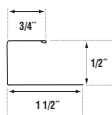

36713

1/2" J-Channel

12'0" length
17 lbs. per carton
25 pieces per carton / 300 feet

Almond, Beige, Black,
Briarwood, Clay, Cream,
Dark Bronze, Flint, Forest,
Gray, Mist, Musket Brown,
Pearl, Royal Brown, Tan,
Terratone, White