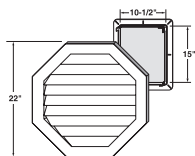

OCTGV

22" Octagonal Gable Vent

See color matrix
pg 51

3/4" – 1-1/4" in 1/8" increments siding receiver
1-1/2" thickness
49.5 Sq. In. net free area
5 lbs. per carton
1 system per carton