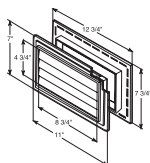

AIRVENT

Air Vent

See color matrix
pg 51

- 18 Sq. In. net free area
- 7" x 11" surface dimensions
- 7-3/4" x 12-3/4" flange dimensions
- 3/4" adjusts to 1-1/4" J-Channel I.D.
- 4 lbs. per carton
- 5 systems per carton