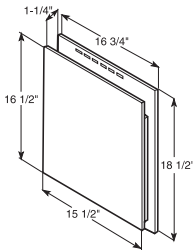

METER

Meter Base J-Block® *Uses: Hose Racks, Electrical Meter Bases.*

See color matrix
pg 51

16-1/2" x 15-1/2" surface dimensions
18-1/2" x 16-3/4" flange dimensions
1-1/4" J-Channel I.D.
10 lbs. per carton
5 pieces per carton