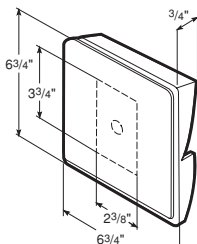

**DESCRIPTION
& PACKAGING**

COLORS

EBLOCK

UL[®] Electrical Block
*Includes electrical box and
mounting block. Can be used with
insulated siding.*

See color matrix
pg 51

7 1/8" x 7 3/4"
Siding Receiver: 3/4" - 1-1/4" in 1/8" increments
Scored Knockouts
1 lb. per carton
1 piece per carton