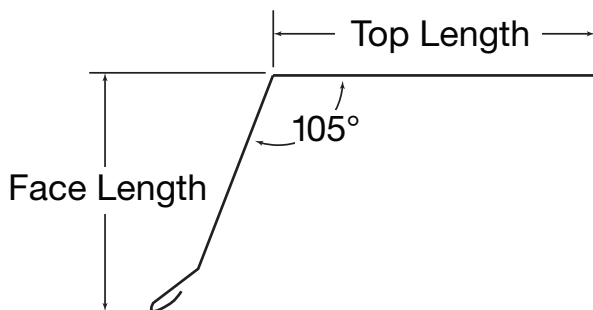

Color Group 1	White, Black, Dark Bronze, Musket Brown, Pebblestone Clay, Royal Brown, Terra Bronze
Color Group 2	Mill, White, Black, Dark Bronze, Musket Brown, Pebblestone Clay, Royal Brown, Terra Bronze
Color Group 3	Mill, White, Almond, Black, Cameo, Charcoal Grey, Desert Sand, Jefferson Tan, Montana Suede, Pebblestone Clay, Royal Brown, Sandtone, Terra Bronze, Wicker
Color Group 4	White, Almond, Black, Cameo, Dark Bronze, Musket Brown, Pebblestone Clay, Royal Brown, Terra Bronze, Wicker
Color Group 5	White, Almond, Black, Cameo, Charcoal Grey, Cream, Dark Bronze, Desert Sand, Evergreen, Jefferson Tan, Linen, London Brown, Montana Suede, Musket Brown, Pebblestone Clay, Royal Brown, Rugged Canyon, Russet Red, Sandtone, Silver Grey, Terra Bronze, Victorian Grey, Wicker