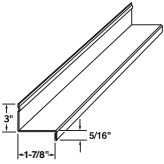

36806

Window Head Flashing

12'0" length
28.2 lbs. per carton
20 pieces per carton
Smooth Finish
two-coat acylic finish

White