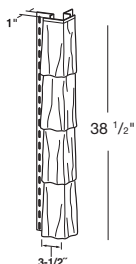

558 Cedar Spectrum Hand-Split Outside Corner Post

3 1/2" width
Thickness .100" Nominal
20 lbs. per carton
10 pieces per carton
30 ft. exposure per carton
18 cartons per pallet

Standard Colors

Almond, Briarwood, Cream, Clay, Flint, Gray, Pearl, Tan, Thistle, White Hampton Red, Pewter, Sagebrook, Wedgewood,

Shaded Colors*

Shaded Cedar, Shaded Gray

* Upcharge applies.