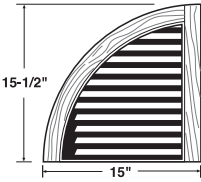

ARCH15LV

Open Louvered Arch Top
Note: Applies to 15" width shutters only.

Nominal 15" wide
High-density copolymer
Baked-on acrylic finish
1 pair carton
3 lbs. per carton

(33) Black, (99) Blackwatch Green, (41) Blue, (59) Brown, (BLU) Coastal Blue, (IJ) Dark Berry, (95) Dark Navy, (56) Dark Spruce, (16) Gray, (55) Green, (52) Pebblestone Clay, (PE) Peppercorn, (38) Red, (CRM) Sand Dollar, (93) Spanish Moss, (SL) Terra Brown, (SK) Vineyard Red, (11) White, (58) Winestone