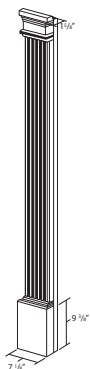

DESCRIPTION & PACKAGING

COLORS

PILASTER96

Pilaster Set
(2 Pilasters, 6 Mounting
Clips, 2 Pilaster Caps, 2
Pilaster Bases)

7-1/2" width
1 pair per carton
96" height
15 lbs. per carton

White (Paintable)