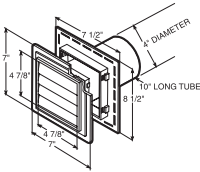

PLY GEM MOUNTING BLOCKS & VENTS AND GABLE VENTS

DESCRIPTION & PACKAGING

COLORS

EXVENT

Louvered Exhaust
VentBlock

See color matrix
pg 51

7" x 7" surface dimensions
8-1/2" x 7-1/2" flange dimensions
3/4" adjusts to 1-1/4" J-Channel I.D.
10" tube length
4" tube diameter:
1 lb. per carton
1 system per carton