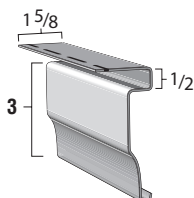

COLORS

367

Frieze Back Plate Pebble Finish

12'6" length
44.51 lbs. per carton
24 pieces per carton / 300 feet
44 cartons per crate

Standard Color
White

328

One Piece Wide Crown Mold Pebble Finish

12'6" length
46.46 lbs. per carton
24 pieces per carton / 300 feet
20 cartons per crate