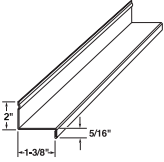

36706

Window Head Flashing

12'0" length
20.3 lbs. per carton
20 pieces per carton
Smooth Finish
two-coat acylic finish

White