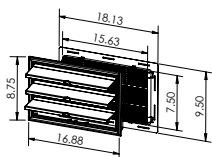

FVENT

Foundation Vent

See color matrix
pg 51

- 8 3/4" x 17" surface dimensions
- 9-1/2" x 18-1/4" flange dimensions
- 3/4" adjusts to 1-1/4" J-Channel I.D.
- 48 Square In. net free area
- 11 lbs. per carton
- 10 pieces per carton