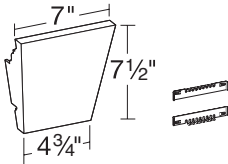

KEYSTN

Keystone

White (Paintable)

For use with long length mantel system window mantel 120

7 - 1/2" height
7" top width
4-3/4" bottom width
1 lb. per carton
1 pieces per carton
(includes mounting hardware)