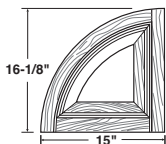

PLY GEM SHUTTERS

DESCRIPTION & PACKAGING

COLORS

Board & Batten Shutters 4-Board Closed

Note: All shutter cartons include steel mounting screws.

Shutter touch-up paint available.

See page 46.

Nominal 15" wide
High-density copolymer
Baked-on acrylic finish
1 pair per carton

(33) Black, (99) Blackwatch Green, (41) Blue, (59) Brown, (BLU) Coastal Blue, (IJ) Dark Berry, (95) Dark Navy, (56) Dark Spruce, (16) Gray, (55) Green, (52) Pebblestone Clay, (PE) Peppercorn, (38) Red, (CRM) Sand Dollar, (93) Spanish Moss, (SL) Terra Brown, (SK) Vineyard Red, (11) White, (58) Winestone

Product Code	Length	Lbs./Ctn.
VIN4C1531	Length 31"	6 Lbs./Ctn.
VIN4C1535	Length 35"	6.5 Lbs./Ctn.
VIN4C1539	Length 39"	7 Lbs./Ctn.
VIN4C1543	Length 43"	7.5 Lbs./Ctn.
VIN4C1547	Length 47"	8 Lbs./Ctn.
VIN4C1551	Length 51"	8.5 Lbs./Ctn.
VIN4C1555	Length 55"	10 Lbs./Ctn.
VIN4C1559	Length 59"	10 Lbs./Ctn.
VIN4C1563	Length 63"	10.5 Lbs./Ctn.
VIN4C1567	Length 67"	11 Lbs./Ctn.
VIN4C1571	Length 71"	11.5 Lbs./Ctn.
VIN4C1575	Length 75"	12 Lbs./Ctn.
VIN4C1581	Length 81"	13 Lbs./Ctn.

* Lengths 55" and longer have 3 cross boards

Elliptical Board & Batten Shutter

Nominal 14" wide
High-density copolymer
Baked-on acrylic finish
1 pair per carton
9.4 lbs. per carton

(33) Black, (99) Blackwatch Green, (41) Blue, (59) Brown, (BLU) Coastal Blue, (IJ) Dark Berry, (95) Dark Navy, (56) Dark Spruce, (16) Gray, (55) Green, (52) Pebblestone Clay, (PE) Peppercorn, (38) Red, (CRM) Sand Dollar, (93) Spanish Moss, (SL) Terra Brown, (SK) Vineyard Red, (11) White, (58) Winestone