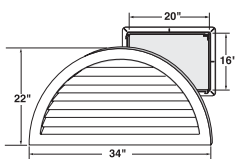

HRDGV

34" x 22" Half-Round Gable Vent

See color matrix
pg 51

3/4" – 1-1/4" in 1/8" increments siding receiver
1-1/2" thickness
80.46 Sq. In. net free area
8 lbs. per carton
1 system per carton