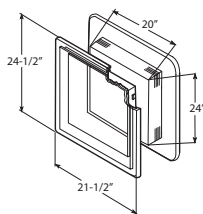

**DESCRIPTION
& PACKAGING**

COLORS

METERLG

Large Meter Base J-Block®

*Uses: Hose Racks,
Electrical Meter Bases*

20" x 24" surface dimensions
21-1/2" x 24-1/2" flange dimensions
1/2" adjusts to 1-1/4" J-Channel I.D.
4 lbs. per carton
1 piece per carton

See color matrix
pg 51